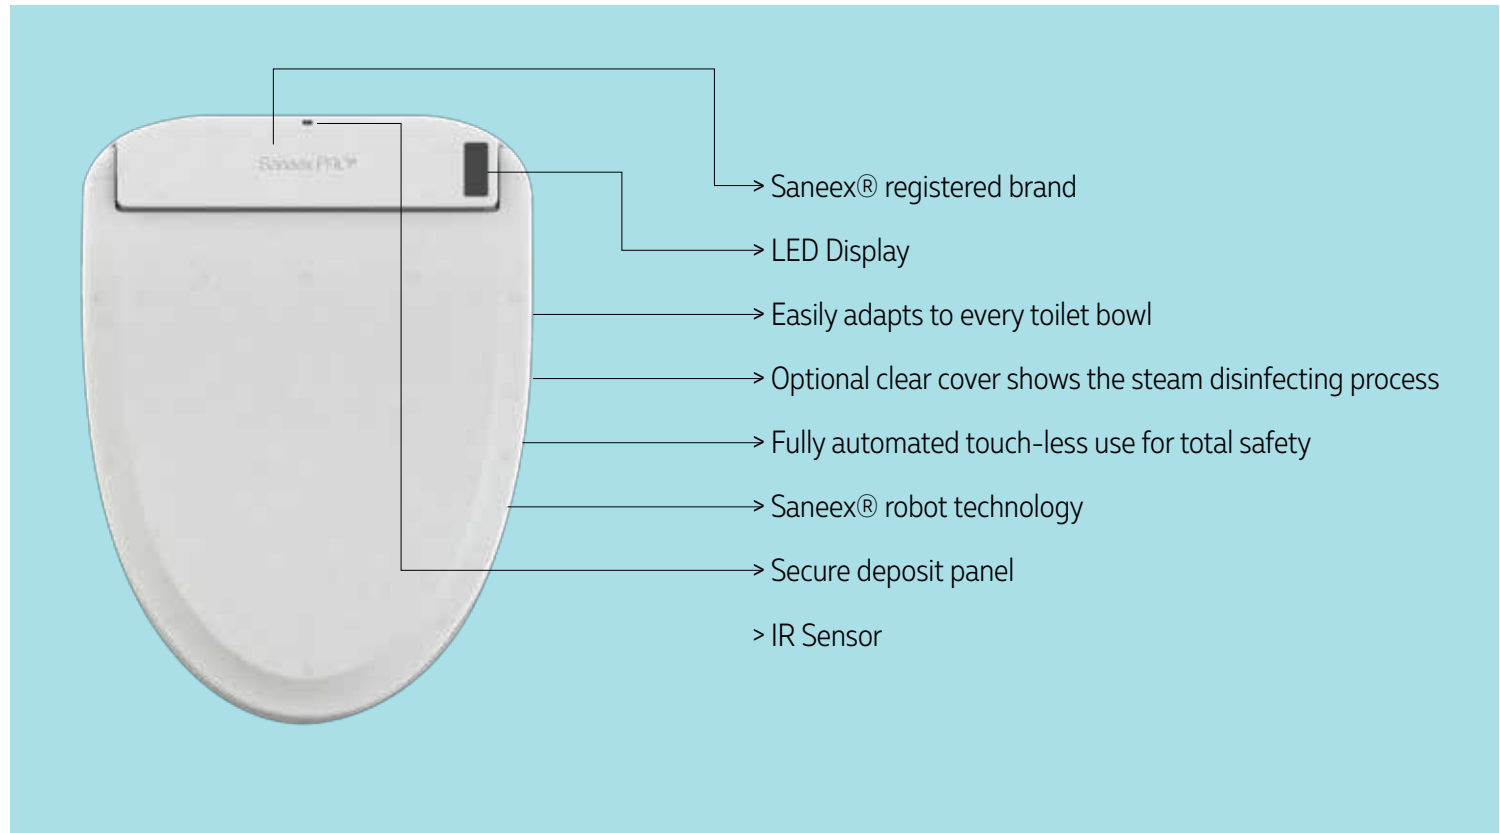

A vertical graphic on the left side of the page showing a splash of water with many bubbles, set against a light blue background.

Saneex PRO®

Instruction for Use

Digital Display light "Clean" indicates that the toilet seat is ready to be used
User can safely use the toilet or engage with the system to initiate the sanitizing process again

(Odor System)

Once the user is seated

Saneex Pro will automatically inject deodorizing oil into the toilet bowl.

A vertical graphic on the left side of the slide showing a splash of water with many bubbles, set against a light blue background.

clear cover/white seat

all white

Saneex PRO[®]

Saneex PRO®

Saneex PRO®

Saneex PRO®

Are you Ready
for the **Saneex**[®] experience?