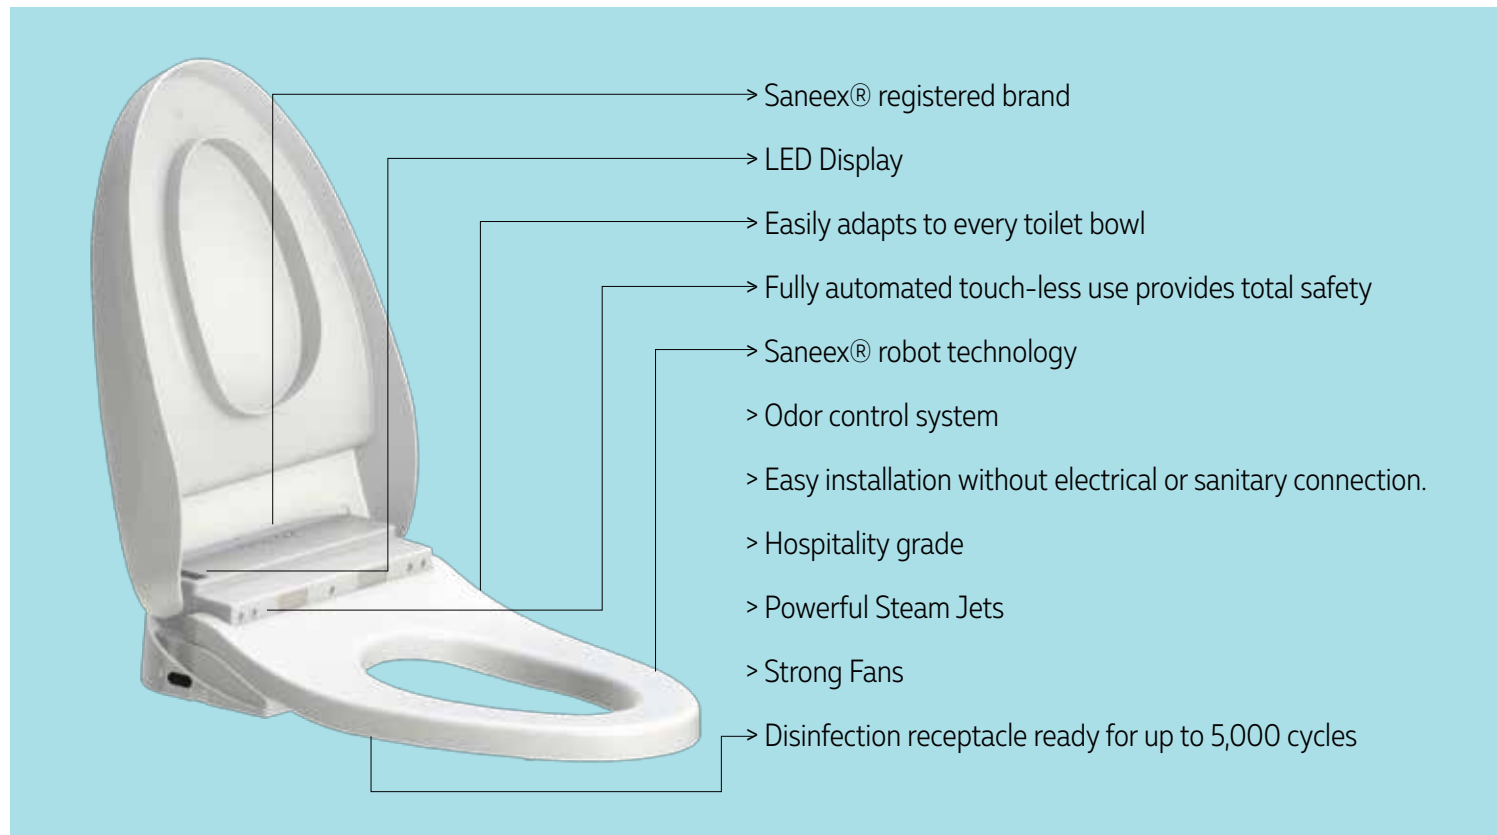

Saneex PRO®