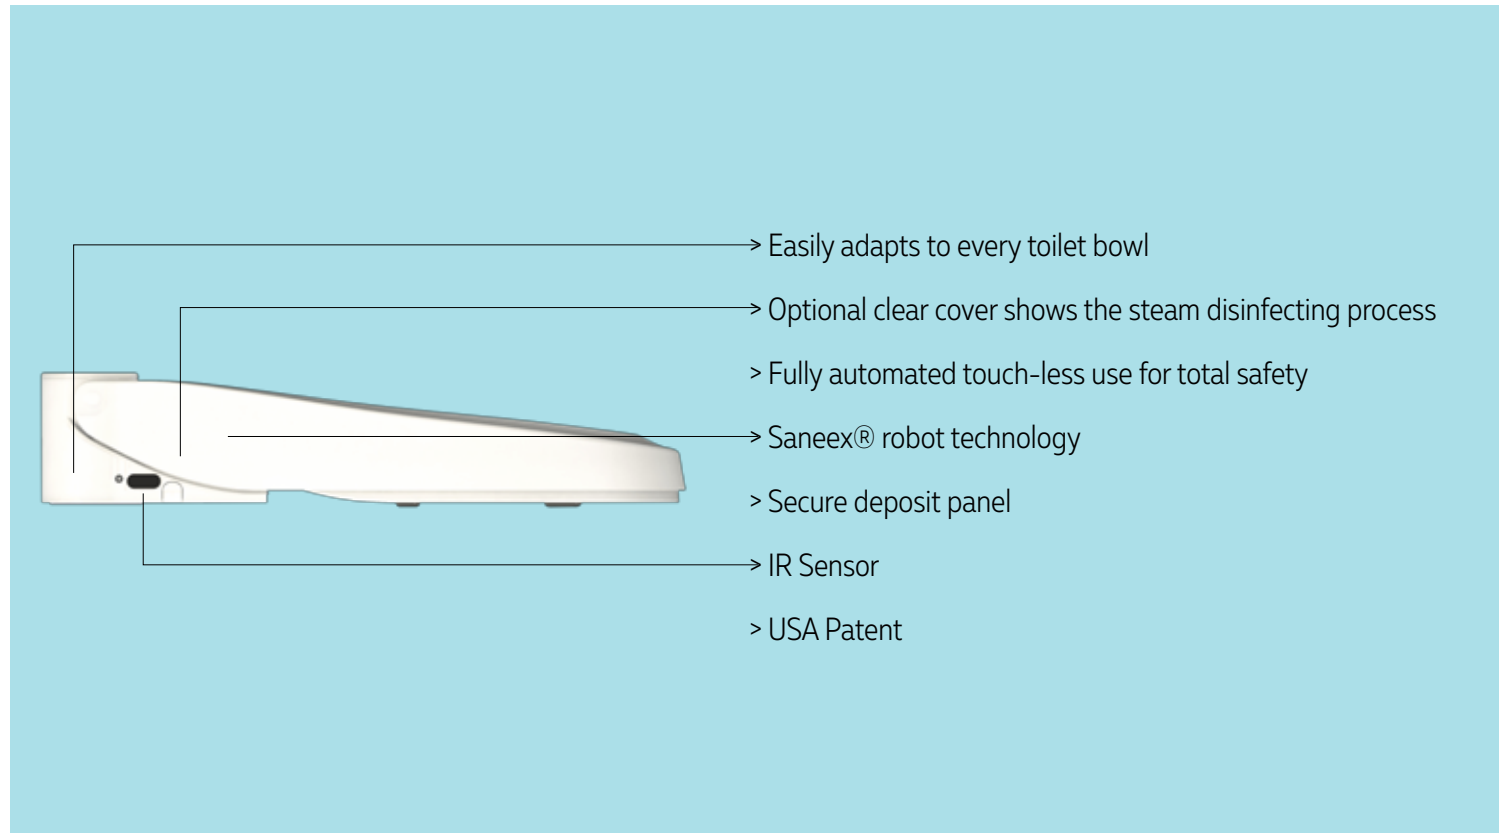

(Odor System)

Once the user is seated

Saneex Pro will automatically inject deodorizing oil into the toilet bowl.

A vertical graphic on the left side of the slide showing a splash of water with many bubbles, set against a light blue background.

clear cover/white seat

all white

Saneex PRO[®]

Saneex PRO®

Saneex PRO®

Saneex PRO®

Are you Ready
for the **Saneex**[®] experience?